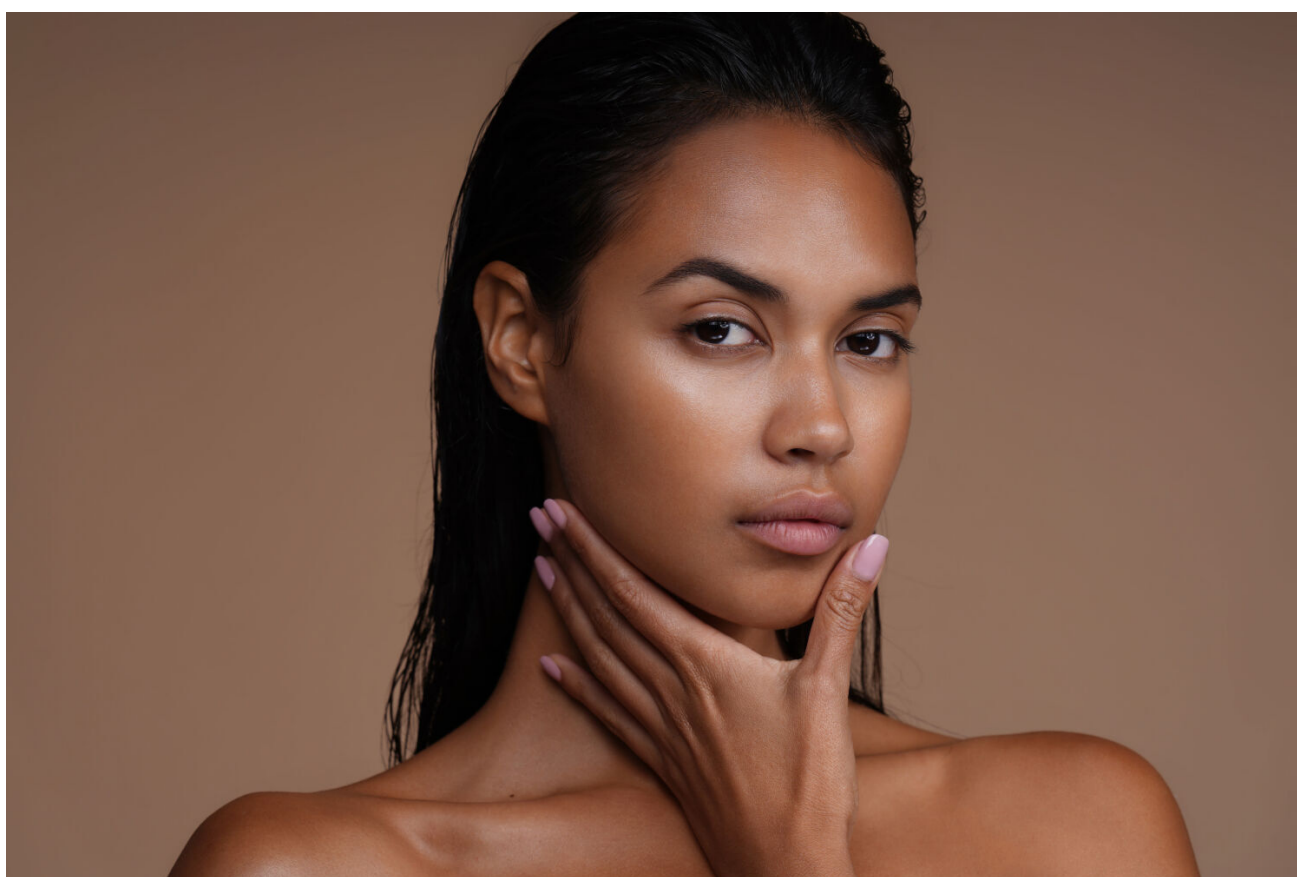

ANA MARQUEZ

height 176 cm · bust 85 cm · cup B/C · waist 60 cm · hips 90 cm · dress 36
shoes size 39 · hair brown · eyes brown